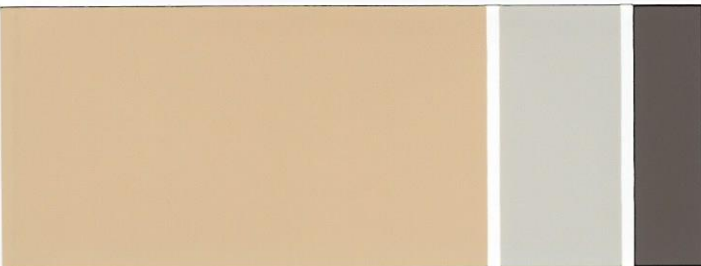

BODY	TRIM	ACCENT
Poolhouse SW 7603	City Loft SW 7631	Peppercorn SW 7674
Whole Wheat SW 6121	Antique White SW 6119	Raisin SW 7630
Knitting Needles SW 7672	Pearly White SW 7009	Seaworthy SW 7620

(B)

(T)

(A)

(B)

(T)

(A)

BODY	TRIM	ACCENT
Humble Gold SW 6380	Wool Skein SW 6148	Griffin SW 7026
Jubilee SW 6248	Extra White SW 7006	Salute SW 7582
Green Earth SW 7748	Nacre SW 6154	Fiery Brown SW 6055

Scheme number 2 is featured on the cover.