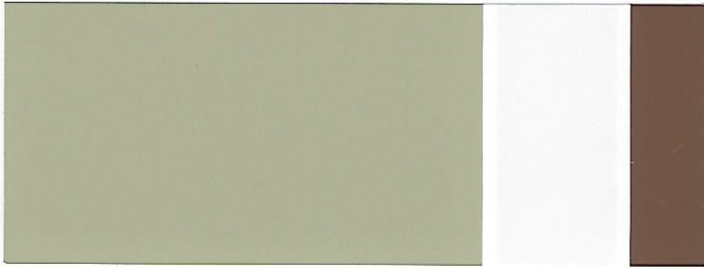

SOUTHERN SHORES AND BEACHES

exterior coastal colors

SHERWIN-WILLIAMS.

BODY	TRIM	ACCENT
Neutral Ground SW 7568	Urban Putty SW 7532	St. Bart's SW 7614
Concord Buff SW 7684	Greek Villa SW 7551	Artifact SW 6138

(B)

(T)

(A)

(B)

(T)

(A)

BODY	TRIM	ACCENT
Creamy SW 7012	Tawny Tan SW 7713	Riverway SW 6222
Cottage Cream SW 7678	Dover White SW 6385	Distance SW 6243
Oyster Bay SW 6206	Casa Blanca SW 7571	Harvester SW 6373

(B) (T) (A)

BODY	TRIM	ACCENT
Koi Pond SW 7727	Alabaster SW 7008	Tea Chest SW 6103
Classic Sand SW 0056	Modern Gray SW 7632	Classic French Gray SW 0077
Casa Blanca SW 7571	Townhall Tan SW 7690	Garden Spot SW 6432

BODY	TRIM	ACCENT
Dockside Blue SW 7601	Extra White SW 7006	Restoration Ivory SW 6413
Naturel SW 7542	Classic Light Buff SW 0050	Sealskin SW 7675
Gray Clouds SW 7658	Reflection SW 7661	Rocky River SW 6215