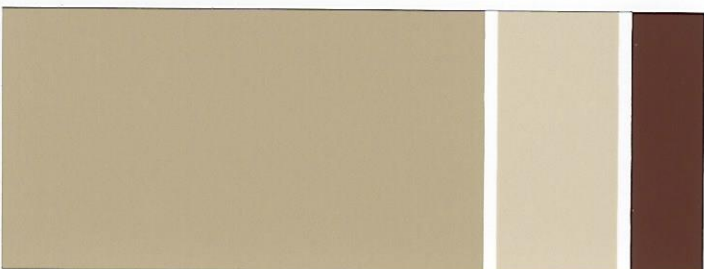

NORTHERN SHORES AND SEAPORTS

exterior coastal colors

SHERWIN-WILLIAMS.

NORTHERN SHORES AND SEAPORTS

BODY

TRIM

ACCENT

Restrained Gold
SW 6129

Creamy
SW 7012

Lanyard
SW 7680

Tanbark
SW 6061

Perfect Greige
SW 6073

Pure White
SW 7005

Naval
SW 6244

(B)

(T)

Roycroft Copper Red
SW 2839

Macadamia
SW 6142

Pure White
SW 7005

Caviar
SW 6990

ⓑ

Ⓣ

Ⓐ

BODY	TRIM	ACCENT
Pottery Urn SW 7715	Fresco Cream SW 7719	Roycroft Brass SW 2843
Roycroft Mist Gray SW 2844	Attitude Gray SW 7060	Rock Bottom SW 7062
Renwick Olive SW 2815	Roycroft Vellum SW 2833	Renwick Heather SW 2818

Ⓑ

Ⓓ

Ⓐ

Ⓑ

Ⓓ

Ⓐ

BODY	TRIM	ACCENT
Comfort Gray SW 6205	Alabaster SW 7008	Rookwood Red SW 2802
Latte SW 6108	Warm Stone SW 7032	Muddled Basil SW 7745
Harmonic Tan SW 6136	Ivoire SW 6127	Java SW 6090

Ⓑ Body