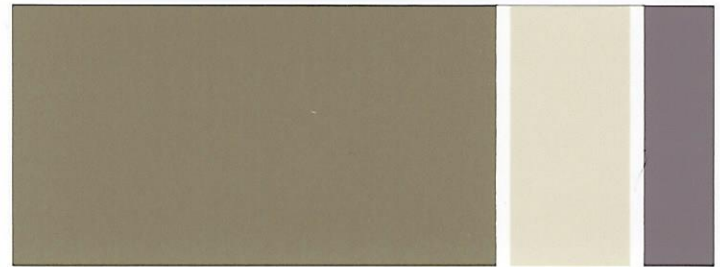

Roycroft Copper Red
SW 2839

Macadamia
SW 6142

Pure White
SW 7005

Caviar
SW 6990

ⓑ

Ⓣ

Ⓐ

BODY	TRIM	ACCENT
Pottery Urn SW 7715	Fresco Cream SW 7719	Roycroft Brass SW 2843
Roycroft Mist Gray SW 2844	Attitude Gray SW 7060	Rock Bottom SW 7062
Renwick Olive SW 2815	Roycroft Vellum SW 2833	Renwick Heather SW 2818