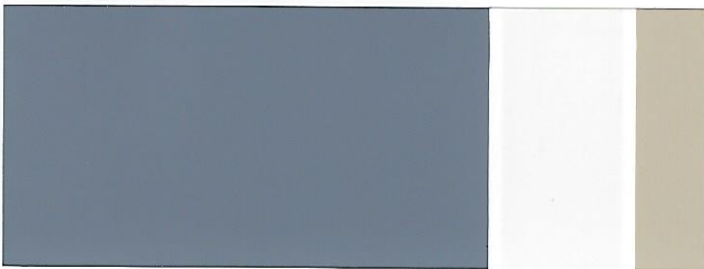

BODY	TRIM	ACCENT
Portabello SW 6102	Modern Gray SW 7632	Porpoise SW 7047
Anew Gray SW 7030	Extra White SW 7006	Fireweed SW 6328
Retreat SW 6207	Creamy SW 7012	Portico SW 7548

(B)

(T)

(A)

(B)

(T)

(A)

BODY	TRIM	ACCENT
Storm Cloud SW 6249	Alabaster SW 7008	Ramie SW 6156
Svelte Sage SW 6164	Lotus Pod SW 7572	Leather Bound SW 6118
Lanyard SW 7680	Buff SW 7683	Sea Serpent SW 7615