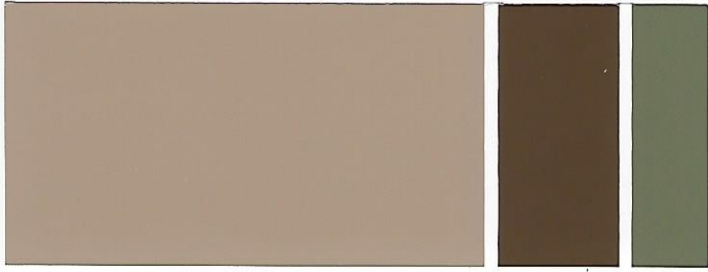

DESERT AND SOUTHWEST STYLE

exterior inland colors

SHERWIN-WILLIAMS.

inland color

DESERT AND SOUTHWEST STYLE

BODY

TRIM

ACCENT

Ⓣ

Ⓐ

BODY	TRIM	ACCENT
Mesa Tan SW 7695	Grounded SW 6089	Sundried Tomato SW 7585
Concord Buff SW 7684	San Antonio Sage SW 7731	French Roast SW 6069
Netsuke SW 6134	Connected Gray SW 6165	Fiery Brown SW 6055

(B)

(T)

(A)

(B)

(T)

(A)

BODY	TRIM	ACCENT
Hopsack SW 6109	Muslin SW 6133	Homburg Gray SW 7622
Totally Tan SW 6115	Oyster Bar SW 7565	Cyberspace SW 7076

The above scheme is featured on the cover.