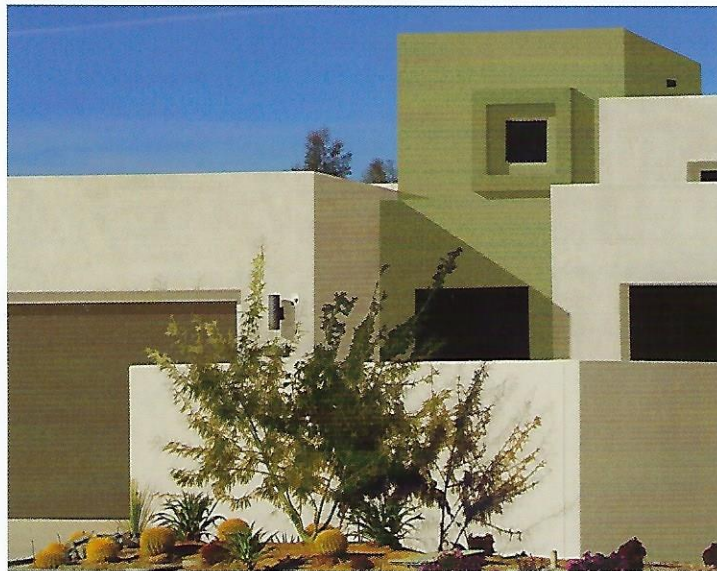

DESERT AND SOUTHWEST STYLE

exterior inland colors

SHERWIN-WILLIAMS.

inland color

DESERT AND SOUTHWEST STYLE

BODY

TRIM

ACCENT

Birdseye Maple
SW 2834

Lanyard
SW 7680

Link Gray
SW 6200

Burlap
SW 6137

Jersey Cream
SW 6379

Oak Creek
SW 7718

ⓑ

Ⓣ

Ⓐ

BODY

TRIM

ACCENT

Naturel
SW 7542

Meadow Trail
SW 7737

Manor House
SW 7505

ⓑ