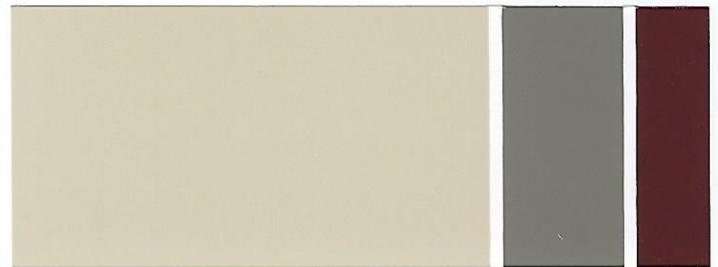

DESERT AND SOUTHWEST STYLE

exterior inland colors

SHERWIN-WILLIAMS.

inland color

DESERT AND SOUTHWEST STYLE

BODY

TRIM

ACCENT

Birdseye Maple
SW 2834

Lanyard
SW 7680

Link Gray
SW 6200

Burlap
SW 6137

Jersey Cream
SW 6379

Oak Creek
SW 7718

ⓑ

Ⓣ

Ⓣ

Ⓐ

BODY	TRIM	ACCENT
Mesa Tan SW 7695	Grounded SW 6089	Sundried Tomato SW 7585
Concord Buff SW 7684	San Antonio Sage SW 7731	French Roast SW 6069
Netsuke SW 6134	Connected Gray SW 6165	Fiery Brown SW 6055

(B)

(T)

(A)

(B)

(T)

(A)

BODY	TRIM	ACCENT
Hopsack SW 6109	Muslin SW 6133	Homburg Gray SW 7622
Totally Tan SW 6115	Oyster Bar SW 7565	Cyberspace SW 7076

The above scheme is featured on the cover.