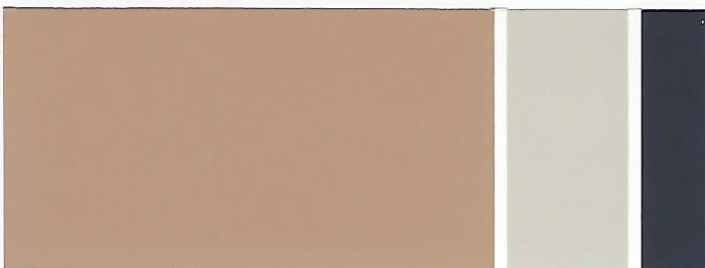

DESERT AND SOUTHWEST STYLE

exterior inland colors

SHERWIN-WILLIAMS.

inland color

DESERT AND SOUTHWEST STYLE

BODY

TRIM

ACCENT

Birdseye Maple
SW 2834

Lanyard
SW 7680

Link Gray
SW 6200

Burlap
SW 6137

Jersey Cream
SW 6379

Oak Creek
SW 7718

ⓑ

Ⓣ

Ⓣ

Ⓐ

BODY	TRIM	ACCENT
Mesa Tan SW 7695	Grounded SW 6089	Sundried Tomato SW 7585
Concord Buff SW 7684	San Antonio Sage SW 7731	French Roast SW 6069
Netsuke SW 6134	Connected Gray SW 6165	Fiery Brown SW 6055

(B)

(T)

(A)

(B)

(T)

(A)

BODY	TRIM	ACCENT
Hopsack SW 6109	Muslin SW 6133	Homburg Gray SW 7622
Totally Tan SW 6115	Oyster Bar SW 7565	Cyberspace SW 7076

The above scheme is featured on the cover.