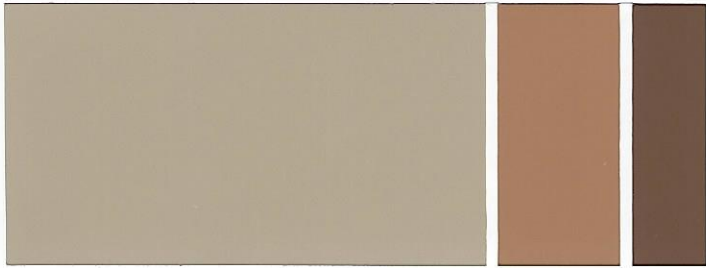

DESERT AND SOUTHWEST STYLE

exterior inland colors

SHERWIN-WILLIAMS.

inland color

DESERT AND SOUTHWEST STYLE

BODY

TRIM

ACCENT

(B)

(T)

(A)

BODY	TRIM	ACCENT
Renwick Rose Beige SW 2804	Divine White SW 6105	Homestead Brown SW 7515
Pueblo SW 7711	Trusty Tan SW 6087	Bitter Chocolate SW 6013
Baguette SW 6123	Believable Buff SW 6120	Polished Mahogany SW 2838

(B)

(T)

(A)

(B)

(T)

(A)

BODY	TRIM	ACCENT
Favorite Tan SW 6157	Tatami Tan SW 6116	Tea Chest SW 6103
Mannered Gold SW 6130	Ivoire SW 6127	Jute Brown SW 6096

(B) Body