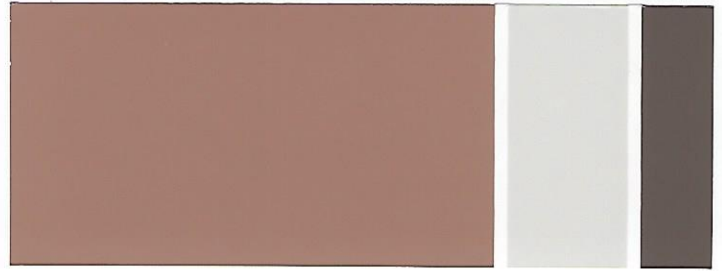

BODY	TRIM	ACCENT
Renwick Rose Beige SW 2804	Divine White SW 6105	Homestead Brown SW 7515
Pueblo SW 7711	Trusty Tan SW 6087	Bitter Chocolate SW 6013
Baguette SW 6123	Believable Buff SW 6120	Polished Mahogany SW 2838

(B)

(T)

(A)

(B)

(T)

(A)

BODY	TRIM	ACCENT
Favorite Tan SW 6157	Tatami Tan SW 6116	Tea Chest SW 6103
Mannered Gold SW 6130	Ivoire SW 6127	Jute Brown SW 6096

(B) Body

(T) Trim

(A) Accent