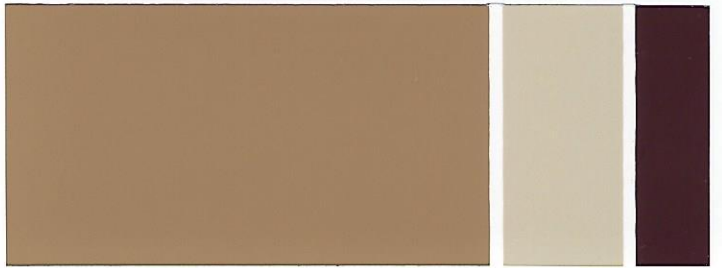

DESERT AND SOUTHWEST STYLE

exterior inland colors

SHERWIN-WILLIAMS.

inland color

DESERT AND SOUTHWEST STYLE

BODY

TRIM

ACCENT

TRIM

ACCENT

Bee's Wax
SW 7682

Napery
SW 6386

Black Bean
SW 6006

Herbal Wash
SW 7739

Morning Sun
SW 6672

Garden Gate
SW 6167

(B)

(T)

(A)

BODY	TRIM	ACCENT
Renwick Rose Beige SW 2804	Divine White SW 6105	Homestead Brown SW 7515
Pueblo SW 7711	Trusty Tan SW 6087	Bitter Chocolate SW 6013
Baguette SW 6123	Believable Buff SW 6120	Polished Mahogany SW 2838