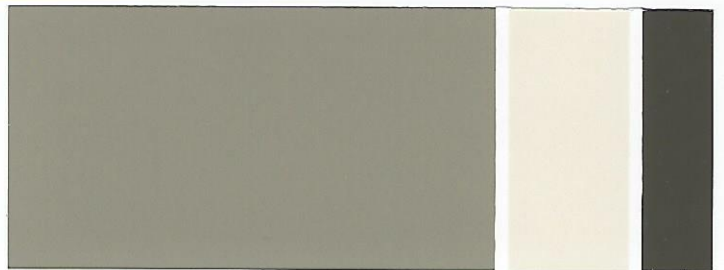

DESERT AND SOUTHWEST STYLE

exterior inland colors

SHERWIN-WILLIAMS.

inland color

DESERT AND SOUTHWEST STYLE

BODY

TRIM

ACCENT

TRIM

ACCENT

Bee's Wax
SW 7682

Napery
SW 6386

Black Bean
SW 6006

Herbal Wash
SW 7739

Morning Sun
SW 6672

Garden Gate
SW 6167