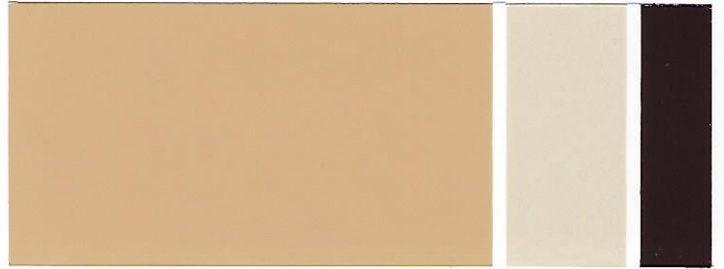

DESERT AND SOUTHWEST STYLE

exterior inland colors

SHERWIN-WILLIAMS.

inland color

DESERT AND SOUTHWEST STYLE

BODY

TRIM

ACCENT

TRIM

ACCENT

Bee's Wax
SW 7682

Napery
SW 6386

Black Bean
SW 6006

Herbal Wash
SW 7739

Morning Sun
SW 6672

Garden Gate
SW 6167

(B)

(T)

(A)

BODY	TRIM	ACCENT
Renwick Rose Beige SW 2804	Divine White SW 6105	Homestead Brown SW 7515
Pueblo SW 7711	Trusty Tan SW 6087	Bitter Chocolate SW 6013
Baguette SW 6123	Believable Buff SW 6120	Polished Mahogany SW 2838