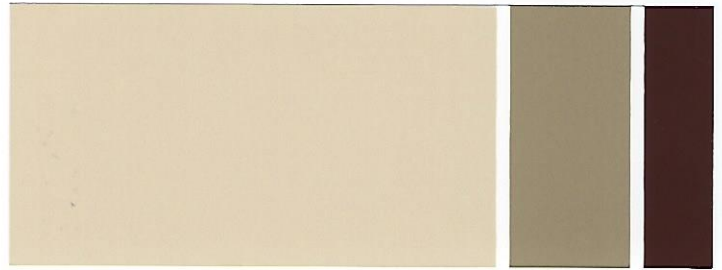

DESERT AND SOUTHWEST STYLE

exterior inland colors

SHERWIN-WILLIAMS.

inland color

DESERT AND SOUTHWEST STYLE

BODY

TRIM

ACCENT

Birdseye Maple
SW 2834

Lanyard
SW 7680

Link Gray
SW 6200

Burlap
SW 6137

Jersey Cream
SW 6379

Oak Creek
SW 7718

ⓑ

Ⓣ

Ⓣ

Ⓐ

BODY	TRIM	ACCENT
Mesa Tan SW 7695	Grounded SW 6089	Sundried Tomato SW 7585
Concord Buff SW 7684	San Antonio Sage SW 7731	French Roast SW 6069
Netsuke SW 6134	Connected Gray SW 6165	Fiery Brown SW 6055

(B)

(T)

(A)

(B)

(T)

(A)

BODY	TRIM	ACCENT
Hopsack SW 6109	Muslin SW 6133	Homburg Gray SW 7622
Totally Tan SW 6115	Oyster Bar SW 7565	Cyberspace SW 7076

The above scheme is featured on the cover.