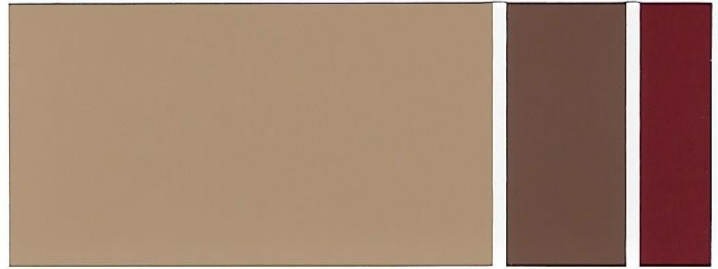

DESERT AND SOUTHWEST STYLE

exterior inland colors

SHERWIN-WILLIAMS.

inland color

DESERT AND SOUTHWEST STYLE

BODY

TRIM

ACCENT

Birdseye Maple
SW 2834

Lanyard
SW 7680

Link Gray
SW 6200

Burlap
SW 6137

Jersey Cream
SW 6379

Oak Creek
SW 7718

ⓑ

Ⓣ

Ⓣ

Ⓐ

BODY	TRIM	ACCENT
Mesa Tan SW 7695	Grounded SW 6089	Sundried Tomato SW 7585
Concord Buff SW 7684	San Antonio Sage SW 7731	French Roast SW 6069
Netsuke SW 6134	Connected Gray SW 6165	Fiery Brown SW 6055

(B)

(T)

(A)

(B)

(T)

(A)

BODY	TRIM	ACCENT
Hopsack SW 6109	Muslin SW 6133	Homburg Gray SW 7622
Totally Tan SW 6115	Oyster Bar SW 7565	Cyberspace SW 7076

The above scheme is featured on the cover.