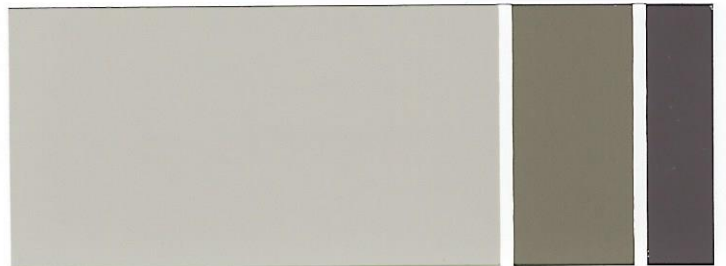

DESERT AND SOUTHWEST STYLE

exterior inland colors

SHERWIN-WILLIAMS.

inland color

DESERT AND SOUTHWEST STYLE

BODY

TRIM

ACCENT

Birdseye Maple
SW 2834

Lanyard
SW 7680

Link Gray
SW 6200

Burlap
SW 6137

Jersey Cream
SW 6379

Oak Creek
SW 7718

ⓑ

Ⓣ

Ⓐ

BODY

TRIM

ACCENT

Naturel
SW 7542

Meadow Trail
SW 7737

Manor House
SW 7505

ⓑ

(B)

(T)

(A)

(B)

(T)

(A)

BODY	TRIM	ACCENT
Hopsack SW 6109	Muslin SW 6133	Homburg Gray SW 7622
Totally Tan SW 6115	Oyster Bar SW 7565	Cyberspace SW 7076

The above scheme is featured on the cover.