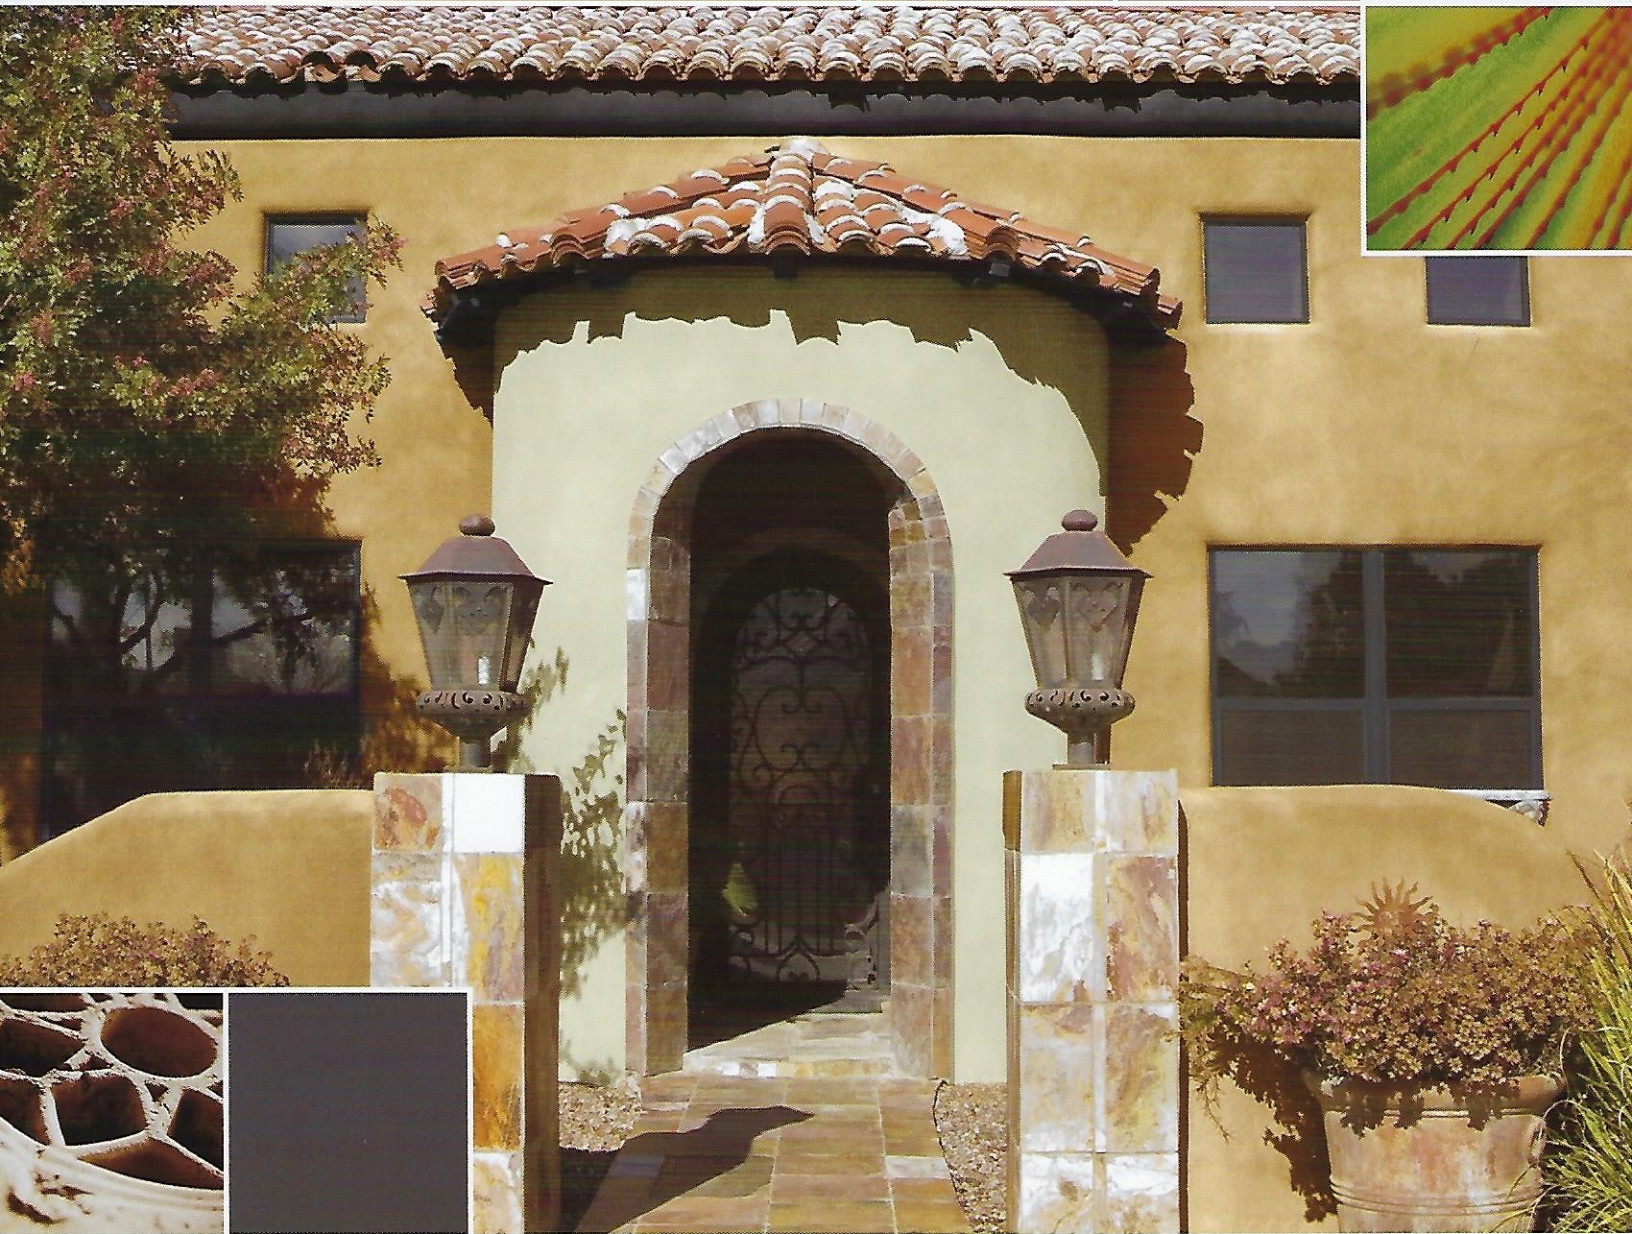

DESERT AND SOUTHWEST STYLE

exterior inland colors

SHERWIN-WILLIAMS.

inland color

DESERT AND SOUTHWEST STYLE

BODY

TRIM

ACCENT

Ⓐ

BODY

TRIM

ACCENT

Naturel
SW 7542

Meadow Trail
SW 7737

Manor House
SW 7505

ⓑ